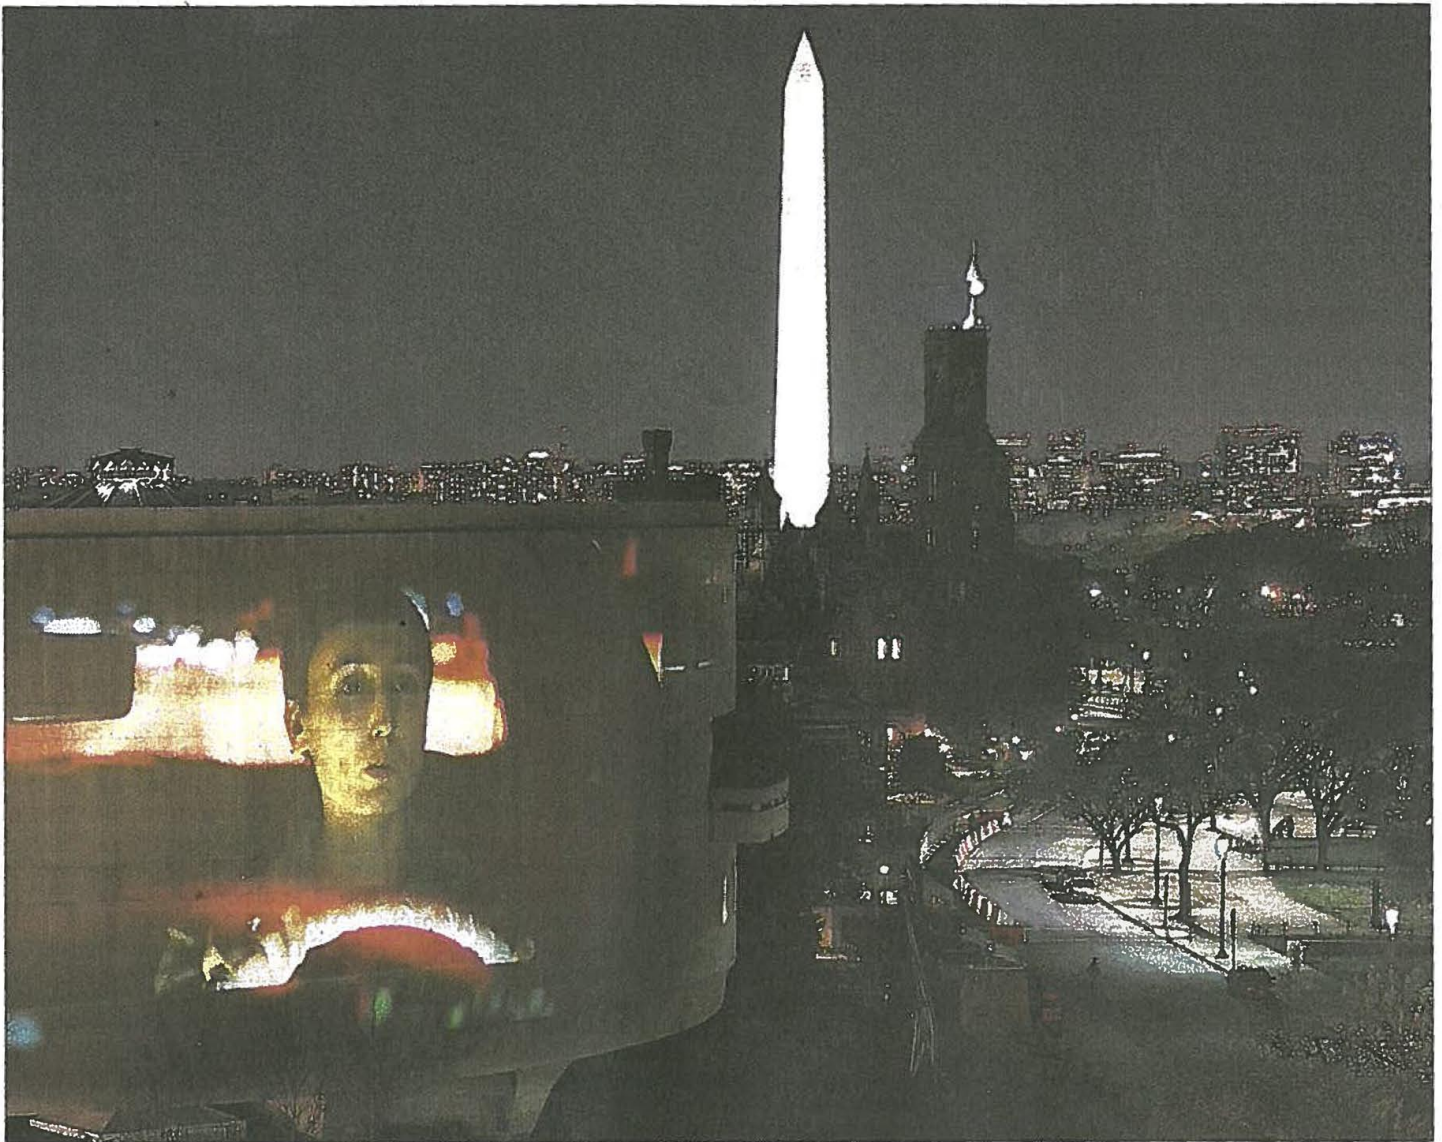

303 GALLERY

McClain, Matt. "On the Mall, art turned inside out". The Washington Post (3/22/12)

The Washington Post

On the Mall, art turned inside out

MATT MCCLAIN FOR THE WASHINGTON POST

At the Smithsonian's Hirshhorn Museum on Tuesday night, passersby could see a preview of Doug Aitken's "Song 1," an artwork he hopes will "fuse with the city around it." The 360-degree projection blends film of drivers on a nighttime freeway with the pop classic "I Only Have Eyes for You." It can be seen from sunset to midnight, Thursday through May 13. **► For a multimedia presentation on the work, visit wapo.st/hirshhorn.**